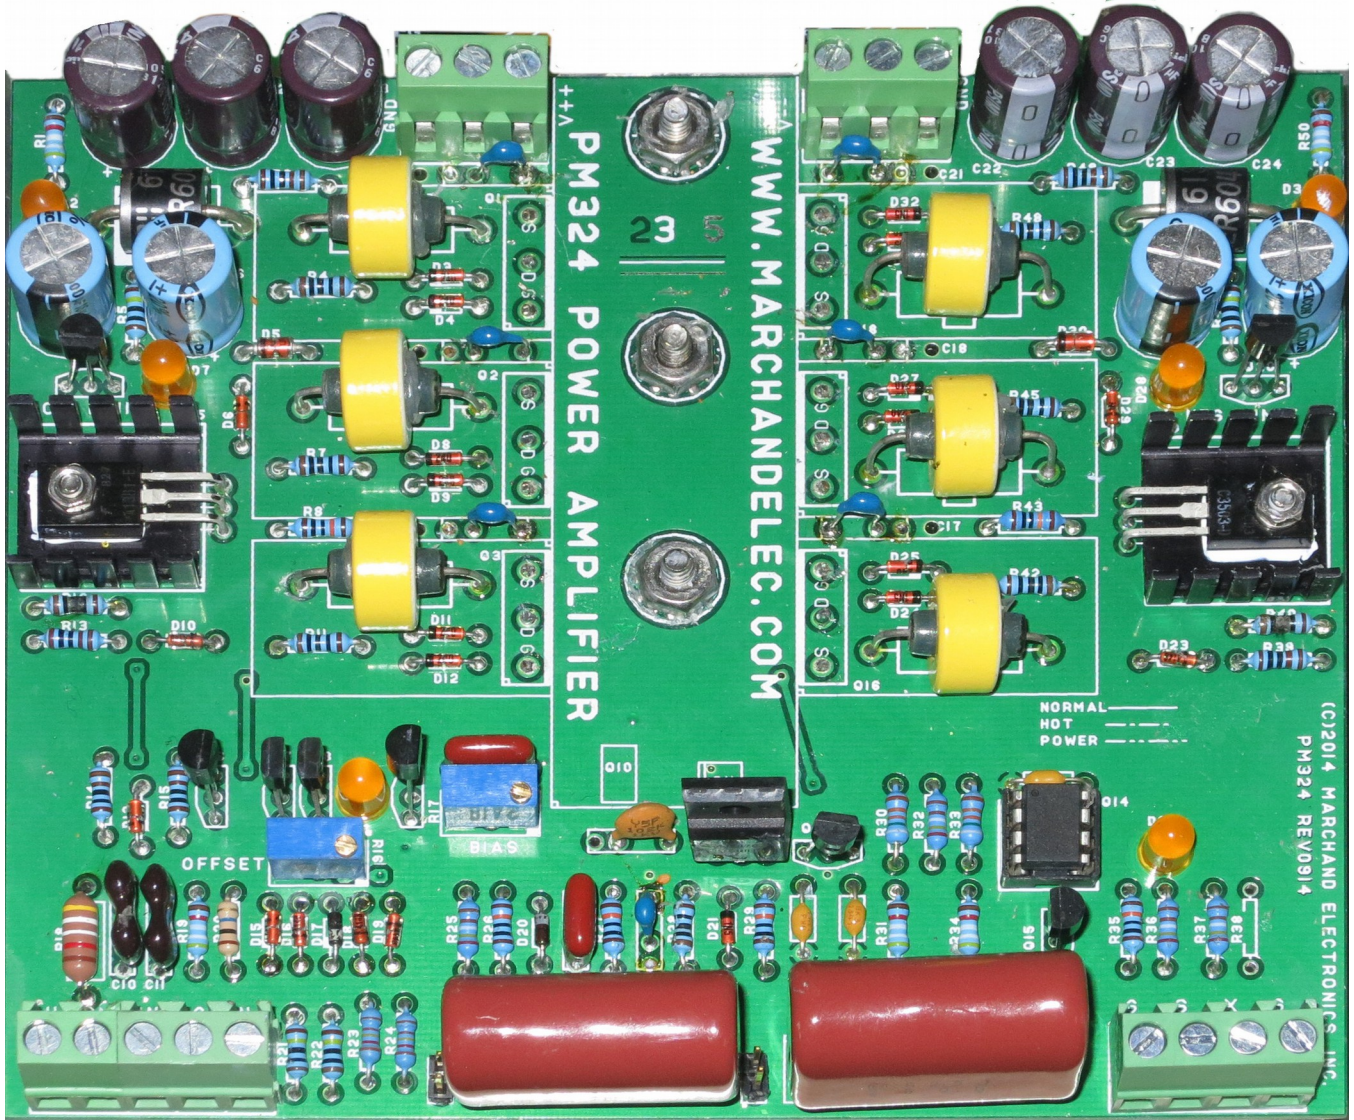

Marchand Electronics Inc.

875 East Main Street , Rochester, NY 14605

Tel:(585) 423 0462

info@marchandelec.com www.marchandelec.com

(c)2014 Marchand Electronics Inc.

Left Terminal Block		Right Terminal Block	
OUT	Output Hot	G	Ground
GND	Output Ground	S	LED anode
IN-	Inverting Input	X	Not Used
G	Input Ground	G	Ground
IN+	Non Inverting Input		