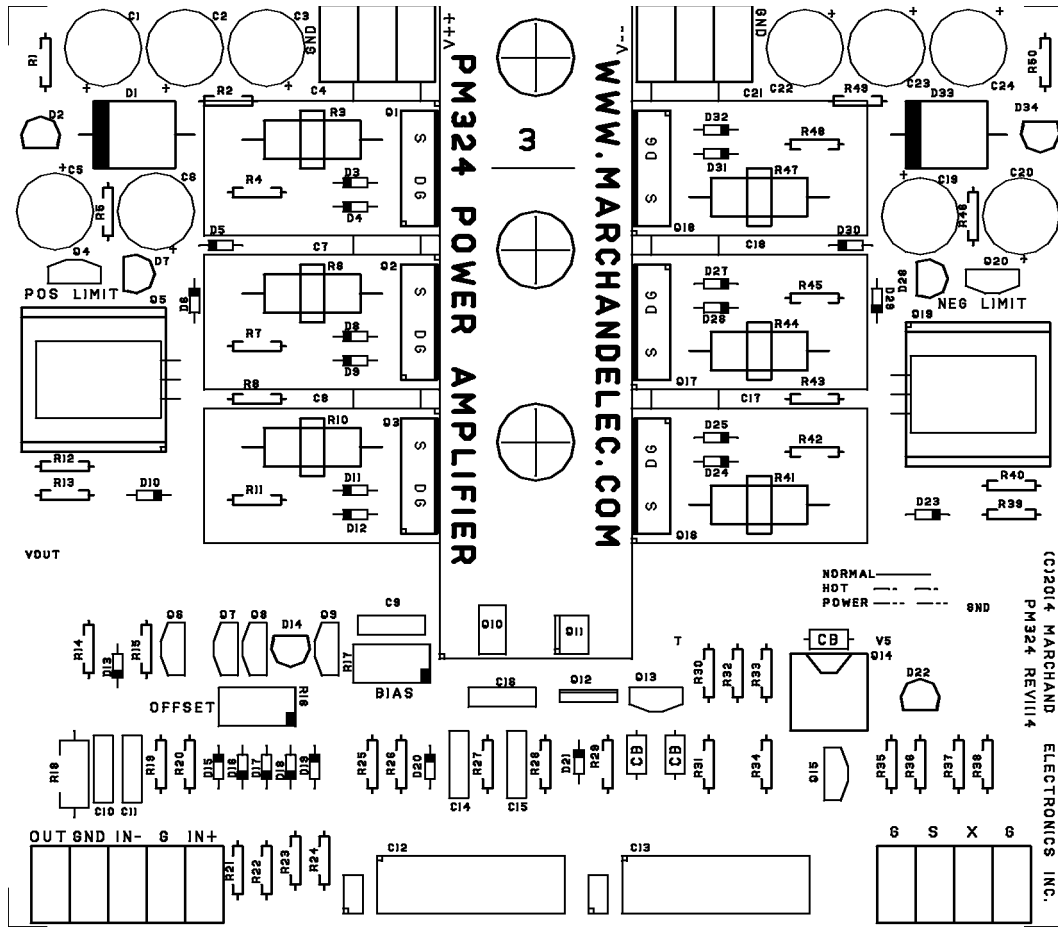

Marchand Electronics Inc.

875 East Main Street , Rochester, NY 14605

Tel:(585) 423 0462

info@marchandelec.com www.marchandelec.com

(c)2014 Marchand Electronics Inc.

Left Terminal Block		Right Terminal Block	
OUT	Output Hot	G	Ground
GND	Output Ground	S	LED anode
IN-	Inverting Input	X	Not Used
G	Input Ground	G	Ground
IN+	Non Inverting Input		